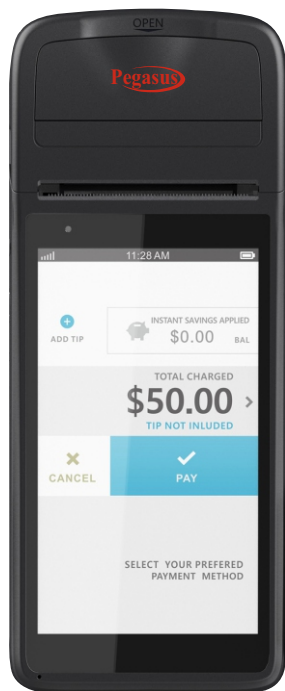

www.PegasusTech.net

Pegasus PPT8555

Smart POS Terminal

A Strong Competitor in an era of Smart POS Terminal

Overview :

Pegasus PPT8555 Smart POS Terminal is an Android Based Smart POS Terminal with Inbuilt Thermal Printer, NFC, Barcode Scanner 1D, Back Camera 500W Fixed Focus, Bluetooth, Wifi & Mobile Data connectivity, In Built Memory.

PPT8555 is configured with MTK MT6580 Quad Core Cortex-A7 1.3GHZ Processor to provide powerful processing capabilities. This product integrates with high performance thermal printer. And it can deal with diversified financial transactions.

Super Market

Warehouse

Logistics

Outside Catering

Book Store

Operating System	Android 6.0
POS Colour	Black, Blue
Touch Panel	5.5" HD Screen, Highest Resolution 1280 x 720 Touch: G+F Capacitive Multi-Touch
CPU	MTK MT6580 Quad core Cortex -A7 1.3G HZ
RAM+ Flash	8G Nand Flash+1G DDR3
Network	GSM900/1800 WCDMA2100 TD-SCDMA: B34 B39/ FDD-LTE:B1 B3 / TDD-LTE: B38 B39 B40 B41
Bluetooth	Bluetooth 4.0
Wi-Fi	WIFI 802.11 b,g,n
Speaker	1W Single Channel
Microphone	MIC Input
Camera	500W Fixed Focus
Power adaptor	Input: 100-240V/ 1.5A 50/60Hz Output:12V 1A
Scanner	Option
Battery	7.4V / 5200mAh
Printer	58mm Thermal Receipt Printer Printing Speed 50mm/S, Work Life 50 Km Paper Roll: Max Diameter 42mm
Power charge stand	Yes
NFC	with
Packing size	21*8.75*5.5 CM
Weight	500G
I/O panel	SIM Slot, MIC, USB