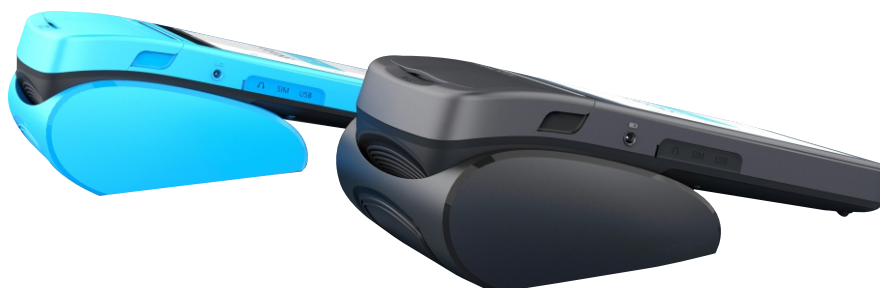

Industries

Restaurant

Super Market

Warehouse

Logistics

Outside Catering

Book Store